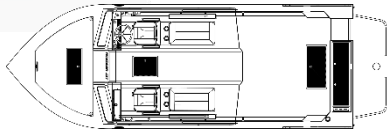

Crossover Series: MY2025 ALEXIS PRO

THUNDER JET

Base Boat Specifications	22	24
Length	22'	24'
L.O.A.	24' 5"	26' 5"
Beam Width	102"	102"
Side Height	38"	38"
Cockpit Depth	29.5"	29.5"
Chine Width	88"	88"
Minimum/Maximum HP	200 / 350	225 / 350
Max Persons Capacity	8	10
Interior Hardtop Height	74.5"	
Fuel Capacity	100 USG	
Motor Length	25"	
Hull Deadrise	16° Progressive	

TJ-X High Performance Hull

Note: Images shown may include optional features

Aluminum Thickness

Side	0.125" / 5052 Aluminum Alloy
Bottom	0.190" / 5086 Aluminum Alloy
Transom	0.250" / 5052 Aluminum Alloy

Basic Power