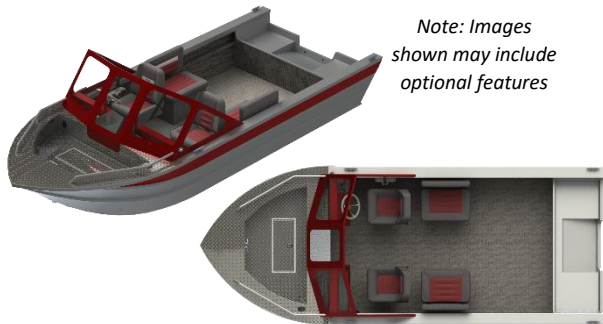

Inland Series: MY2025 186 RUSH

THUNDER JET

Base Boat Specifications

Length	18' 6"
L.O.A.	18' 6"
Beam Width	86"
Side Height	31"
Cockpit Depth	25"
Chine Width	69"
Minimum/Maximum HP	90 / 115
Max Persons Capacity	6
Fuel Capacity	27 USG
Motor Length	25"
Hull Deadrise	14 Degrees

Note: Images shown may include optional features

Aluminum Thickness

Side	0.100" / 5052 Aluminum Alloy
Bottom	0.160" / 5086 Aluminum Alloy
Transom	0.160" / 5086 Aluminum Alloy

Basic Power

Mercury 90EXLPT EFI 4 stroke

Standard Rigging Features

Analog Tach, Fuel, Trim & Hour Meter Dash Instrumentation
Mechanical Throttle/Shift
No Feedback Single Cable Steering System
Switch Panel
Electric Horn
Dual USB Charger
LED Navigation Lights Package
Marine Wiring Harness w/ Water Tight Connections
Electric Bilge Pump w/ Auto Float Switch
Conduit Under Bow Deck for Running Wiring
Pantographic Self-Parking Driver Side Windshield Wiper

Standard Interior Features

(2) Folding Fish Seats on Pedestal w/ Locking Swivel
Adjustable Driver's Seat Slider
(2) Storage Box Bench Seats w/ Removable Backrests
Folding Canvas Top w/ Side Curtains, Aft Drop Curtain w/ Roll-up Center Door, Travel Boot and Heavy-Duty Square Tube Bows
Open Glove Box
Sport Steering Wheel
Welded Passenger Grab Rail
Welded High Mount Windshield Grab Rails
Diamond Tread Bow Step w/ Storage Box
Under Dash Storage Trays
(2) Full Length Welded Side Storage Trays
(2) Cup Holders
Full Marine Carpeted Sound Dampening Side Walls
Premium Marine Vinyl Decking